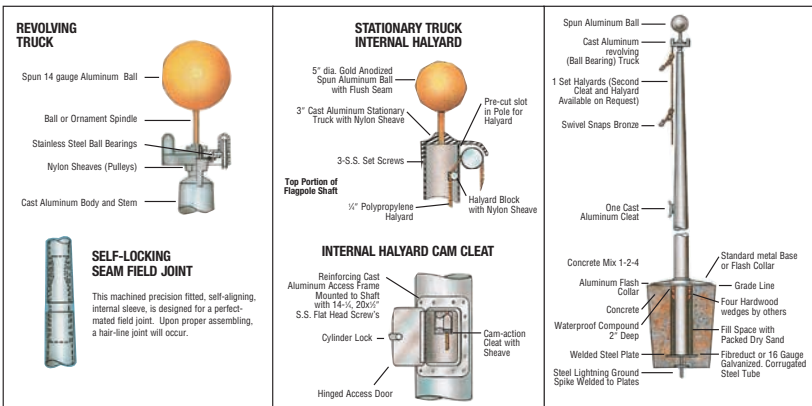

LARGE ALUMINUM FLAGPOLES***:		HEIGHT		BUTT DIA.	TOP DIA.	BALL DIA.	TRUCK	WALL THICKNESS	EST. GROSS WT (lbs)	PIECES PER POLE	FLASH COLLAR	INTERNAL HALYARD	BRONZE ANODIZED*	
MODEL #	ITEM #	ABOVE GROUND	GROUND SOCKET											
ACSS20	00002521	20'	2'	3"	1 7/8"	3"	STAT.	0.125	50	1-pc	$548.58	$46.09	—	$233.09
ACSS25	00002560	25'	2.5'	3"	1 7/8"	3"	STAT.	0.125	55	1-pc	$644.74	$46.09	—	$269.90
ACX25	00002561	25'	3'	5"	3"	5"	REV.	0.125	113	1-pc	$1,325.96	$46.09	$425.44	$404.85
ACS30	00002574	30'	3'	4"	2 3/8"	4"	STAT.	0.125	89	1-2pc	$1,016.56	$46.09	—	$386.44
ACX30	00002581	30'	3'	5"	3"	5"	REV.	0.125	128	1-2pc	$1,515.75	$46.09	$425.44	$478.45
ACS35	00002594	35'	3.5'	5"	3.5"	5"	REV.	0.125	160	1-2pc	$1,544.35	$46.09	—	$515.26
ACX35	00002601	35'	3.5'	6"	3.5"	6"	REV.	0.156	190	1-2-pc	$2,326.94	$46.09	**1,619.04	$610.95
AC40	00002635	40'	4'	7"	3.5"	8"	REV.	0.156	267	2-pc	$3,509.90	$57.91	**1,749.04	$871.03
ACX40	00002621	40'	4'	8"	3.5"	8"	REV.	0.188	323	2-pc	$4,066.28	$57.91	**1,772.68	$809.69
AC45	00002641	45'	4'	8"	3.5"	8"	REV.	0.188	342	2-pc	$4,648.66	$57.91	**1,802.22	$932.37
ACX50	00002661	50'	5'	8"	3.5"	8"	REV.	0.188	360	2-pc	$4,886.57	$57.91	**1,829.40	$1,055.05
ACX60	00002681	60'	6'	10"	4"	10"	REV.	0.188	520	2-pc	$7,271.99	$108.72	**2,020.85	$1,533.51
ACX70	00002693	70'	7'	10"	4"	10"	REV.	0.312	695	2-pc	$11,846.56	$108.72	**2,068.12	$1,791.13
AC80	00002697	80'	8'	12"	5"	12"	REV.	0.375	1020	2-pc	$18,179.98	$235.18	**2,930.82	$2,404.54

*Budget internal halyard these poles only. Cast aluminum stationary truck with ball, cam cleat and hinge door that includes cylinder lock. ***These flagpoles come with a one year warranty- restrictions apply
**Deluxe internal halyard these poles only. Special aluminum revolving truck (ball optional), stainless steel winch with removable handle.